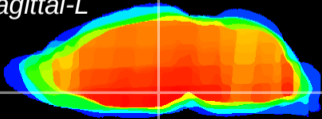

Coronal

Sagittal-R

Sagittal-L

ViBrism: CX20894
Horizontal

DM