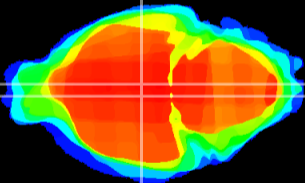

Coronal

Sagittal-R

Sagittal-L

ViBrism: CX20894
Horizontal

DM