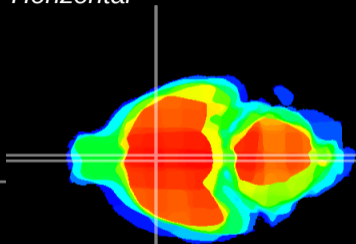

Coronal

Sagittal-R

Sagittal-L

ViBriSM: CX20894
Horizontal

MPA