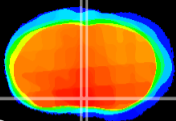

Coronal

Sagittal-R

Sagittal-L

ViBriSM: CX20894
Horizontal

MPA