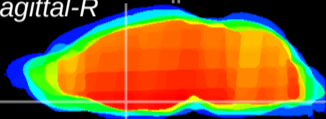

Coronal

Sagittal-R

Sagittal-L

ViBriSM: CX20894
Horizontal

MPA