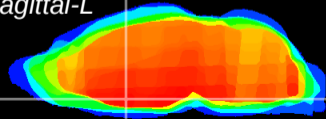

Coronal

Sagittal-R

Sagittal-L

ViBriSM: CX20894
Horizontal

MPA