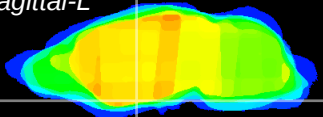

Coronal

Sagittal-R

Sagittal-L

ViBrisM: CX20896
Horizontal

S0