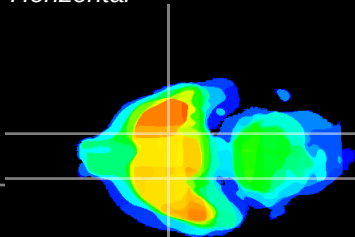

Coronal

Sagittal-R

Sagittal-L

ViBrisM: CX20896
Horizontal

S0