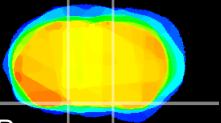

Coronal

Sagittal-R

Sagittal-L

ViBrisM: CX20896
Horizontal

S0