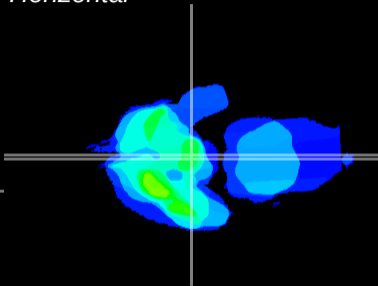

Coronal

Sagittal-R

Sagittal-L

ViBrism: CX20898
Horizontal

ME