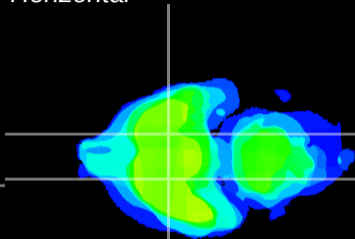

Coronal

Sagittal-R

Sagittal-L

ViBrism: CX20898
Horizontal

S0