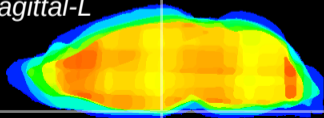

Coronal

Sagittal-R

Sagittal-L

ViBrism: CX20905
Horizontal

ME