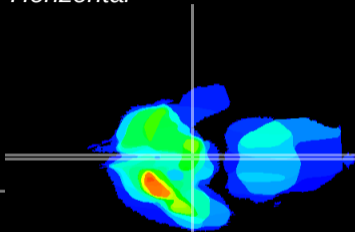

Coronal

Sagittal-R

Sagittal-L

ViBrism: CX20905
Horizontal

ME