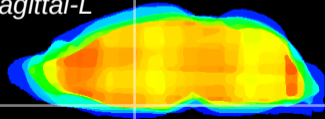

Coronal

Sagittal-R

Sagittal-L

ViBriSM: CX20905
Horizontal

SCN