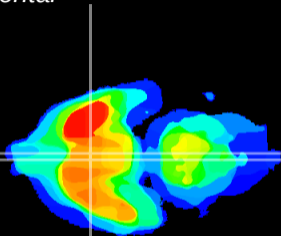

Coronal

Sagittal-R

Sagittal-L

ViBriSM: CX20905
Horizontal

SCN