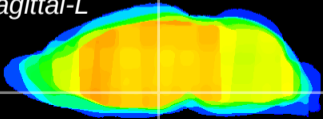

Coronal

Sagittal-R

Sagittal-L

ViBrism: CX20907
Horizontal

DM