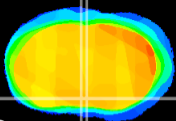

Coronal

Sagittal-R

Sagittal-L

ViBrism: CX20907
Horizontal

MPA