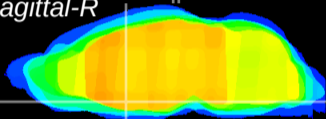

Coronal

Sagittal-R

Sagittal-L

ViBrism: CX20907
Horizontal

MPA