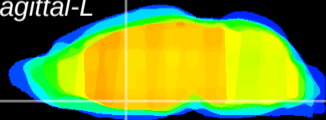

Coronal

Sagittal-R

Sagittal-L

ViBrism: CX20907
Horizontal

MPA