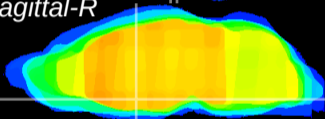

Coronal

Sagittal-R

Sagittal-L

ViBriSm: CX20907
Horizontal

SPa dorsal