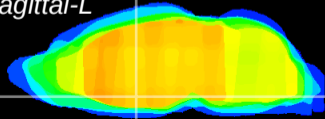

Coronal

Sagittal-R

Sagittal-L

ViBriSm: CX20907
Horizontal

SPa dorsal