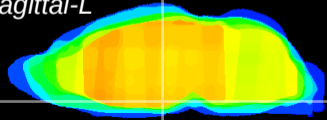

Coronal

Sagittal-R

Sagittal-L

ViBrism: CX20907
Horizontal

VMH