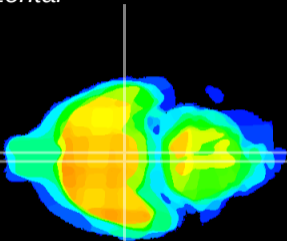

Coronal

Sagittal-R

Sagittal-L

ViBrism: CX20907
Horizontal

VMH