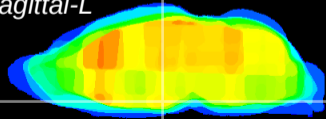

Coronal

Sagittal-R

Sagittal-L

ViBrism: CX20915
Horizontal

VMH