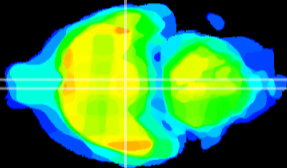

Coronal

Sagittal-R

Sagittal-L

ViBrism: CX20915
Horizontal

VMH