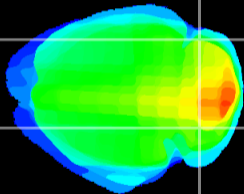

Coronal

Sagittal-R

Sagittal-L

ViBrism: CX20923
Horizontal

Cb lobe