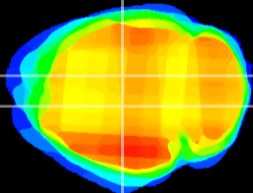

Coronal

Sagittal-R

Sagittal-L

ViBrism: CX20925
Horizontal

DG