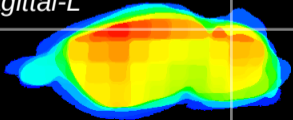

Coronal

Sagittal-R

Sagittal-L

ViBrism: CX20932
Horizontal

Cb lobe