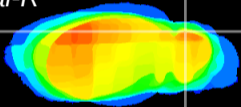

Coronal

Sagittal-R

Sagittal-L

ViBrism: CX20932
Horizontal

Cb lobe