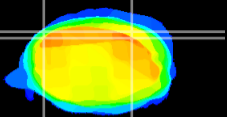

Coronal

Sagittal-R

Sagittal-L

ViBrism: CX20932
Horizontal

Cb lobe