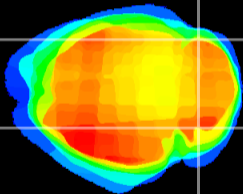

Coronal

Sagittal-R

Sagittal-L

ViBrism: CX20932
Horizontal

Cb lobe