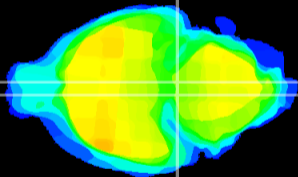

Coronal

Sagittal-R

Sagittal-L

ViBrism: CX20932
Horizontal

Pn