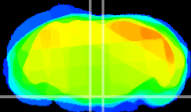

Coronal

Sagittal-R

Sagittal-L

ViBrism: CX20932
Horizontal

Pn