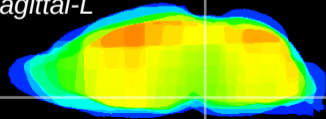

Coronal

Sagittal-R

Sagittal-L

ViBrism: CX20932
Horizontal

Pn