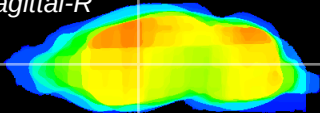

Coronal

Sagittal-R

Sagittal-L

ViBrism: CX20932
Horizontal

VA/VL