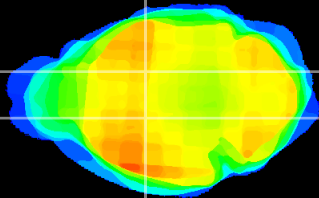

Coronal

Sagittal-R

Sagittal-L

ViBrism: CX20932
Horizontal

VA/VL