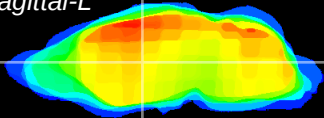

Coronal

Sagittal-R

Sagittal-L

ViBrism: CX20932
Horizontal

VA/VL