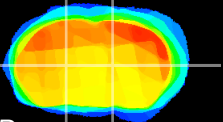

Coronal

Sagittal-R

Sagittal-L

ViBrism: CX20932
Horizontal

VA/VL