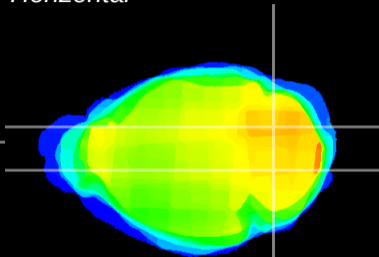

Coronal

Sagittal-R

Sagittal-L

ViBrism: CX20933
Horizontal

Cb nucleus