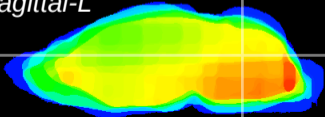

Coronal

Sagittal-R

Sagittal-L

ViBrism: CX20933
Horizontal

Cb nucleus