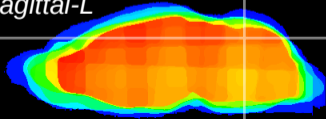

Coronal

Sagittal-R

Sagittal-L

ViBrism: CX20937  
Horizontal

Cb vermis