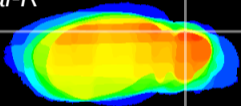

Coronal

Sagittal-R

Sagittal-L

ViBrisM: CX20941
Horizontal

Cb lobe