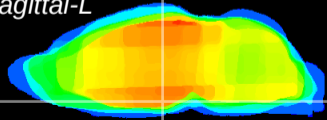

Coronal

Sagittal-R

Sagittal-L

ViBrism: CX20942
Horizontal

VMH