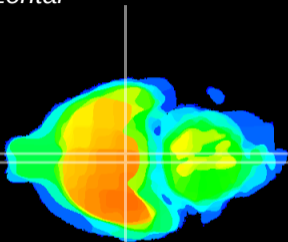

Coronal

Sagittal-R

Sagittal-L

ViBrism: CX20942
Horizontal

VMH