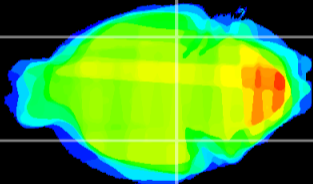

Coronal

Sagittal-R

Sagittal-L

ViBriSM: CX20944
Horizontal

ventral S