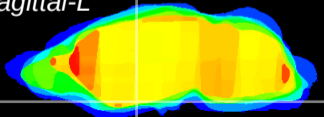

Coronal

Sagittal-R

Sagittal-L

ViBrisM: CX20950
Horizontal

S0