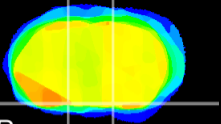

Coronal

Sagittal-R

Sagittal-L

ViBrisM: CX20950
Horizontal

S0