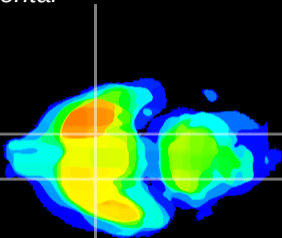

Coronal

Sagittal-R

Sagittal-L

ViBrisM: CX20950
Horizontal

S0