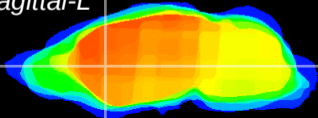

Coronal

Sagittal-R

Sagittal-L

ViBrism: CX20954
Horizontal

CPU medial