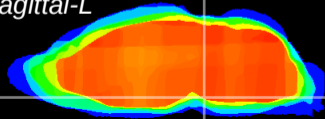

Coronal

Sagittal-R

Sagittal-L

ViBrism: CX20955
Horizontal

Pn