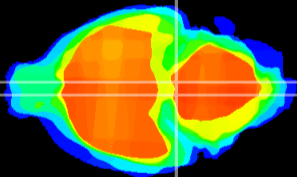

Coronal

Sagittal-R

Sagittal-L

ViBrism: CX20955
Horizontal

Pn