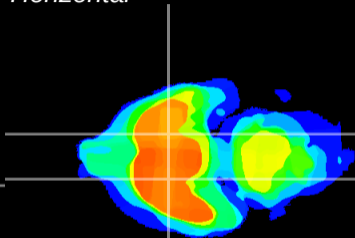

Coronal

Sagittal-R

Sagittal-L

ViBrism: CX20955
Horizontal

S0