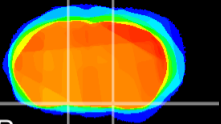

Coronal

Sagittal-R

Sagittal-L

ViBrism: CX20955
Horizontal

S0