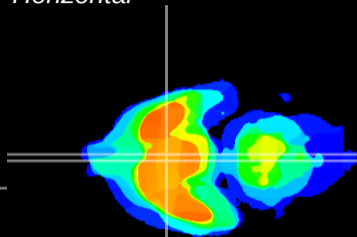

Coronal

Sagittal-R

Sagittal-L

ViBriSM: CX20957
Horizontal

SCN