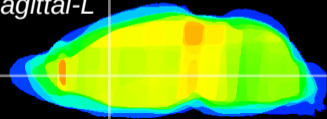

Coronal

Sagittal-R

Sagittal-L

ViBrism: CX20958
Horizontal

LS