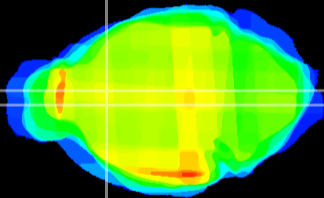

Coronal

Sagittal-R

Sagittal-L

ViBrism: CX20958
Horizontal

LS