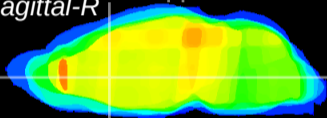

Coronal

Sagittal-R

Sagittal-L

ViBrism: CX20958
Horizontal

LS