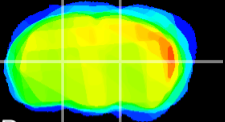

*Coronal*

*Sagittal-R*

*Sagittal-L*

ViBrism: CX20958  
*Horizontal*

VPM/VPL