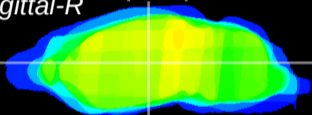

*Coronal*

*Sagittal-R*

*Sagittal-L*

ViBrism: CX20958  
*Horizontal*

VPM/VPL