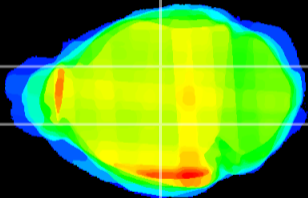

*Coronal*

*Sagittal-R*

*Sagittal-L*

ViBrism: CX20958  
*Horizontal*

VPM/VPL