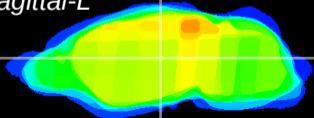

*Coronal*

*Sagittal-R*

*Sagittal-L*

ViBrism: CX20958  
*Horizontal*

VPM/VPL