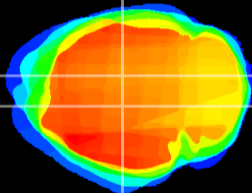

Coronal

Sagittal-R

Sagittal-L

ViBrism: CX20962
Horizontal

DG