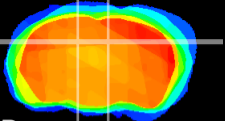

Coronal

Sagittal-R

Sagittal-L

ViBrism: CX20962
Horizontal

DG