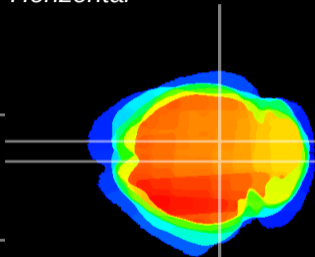

Coronal

Sagittal-R

Sagittal-L

ViBrism: CX20962
Horizontal

SC