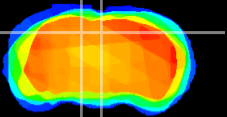

Coronal

Sagittal-R

Sagittal-L

ViBrism: CX20962
Horizontal

SC