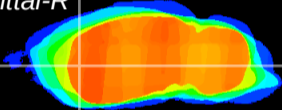

Coronal

Sagittal-R

Sagittal-L

ViBrisM: CX20963
Horizontal

CPU lateral