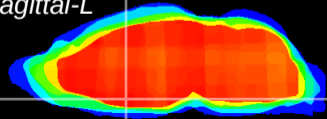

Coronal

Sagittal-R

Sagittal-L

ViBrism: CX20965
Horizontal

MPA