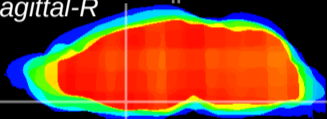

Coronal

Sagittal-R

Sagittal-L

ViBrism: CX20965
Horizontal

MPA