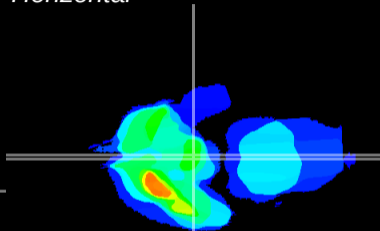

*Coronal*

*Sagittal-R*

*Sagittal-L*

ViBrism: CX20968  
*Horizontal*

ME