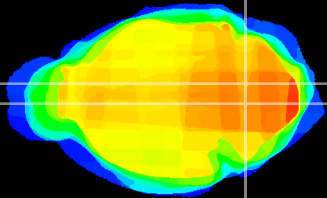

*Coronal*

*Sagittal-R*

*Sagittal-L*

ViBrism: CX20971  
*Horizontal*

MVe