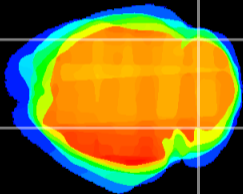

Coronal

Sagittal-R

Sagittal-L

ViBrism: CX20977
Horizontal

Cb lobe