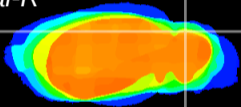

Coronal

Sagittal-R

Sagittal-L

ViBrism: CX20977
Horizontal

Cb lobe