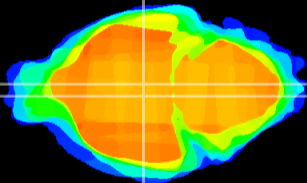

Coronal

Sagittal-R

Sagittal-L

ViBrism: CX20977
Horizontal

DM