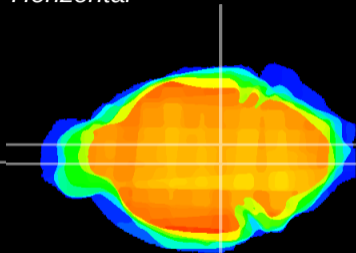

Coronal

Sagittal-R

Sagittal-L

ViBrism: CX20977
Horizontal

VTA