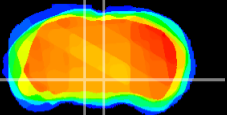

Coronal

Sagittal-R

Sagittal-L

ViBrism: CX20977
Horizontal

VTA