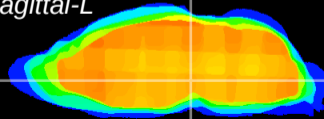

Coronal

Sagittal-R

Sagittal-L

ViBrism: CX20977
Horizontal

VTA