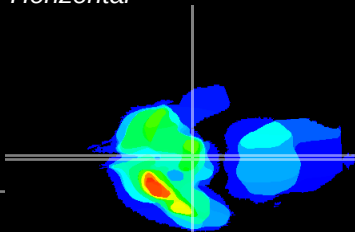

Coronal

Sagittal-R

Sagittal-L

ViBrism: CX20979
Horizontal

ME