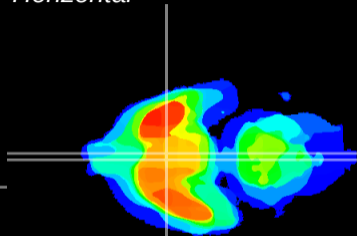

Coronal

Sagittal-R

Sagittal-L

ViBriSM: CX20979  
Horizontal

SCN