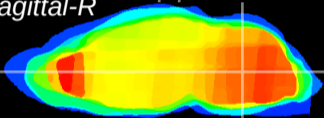

Coronal

Sagittal-R

Sagittal-L

ViBrism: CX20980
Horizontal

MVe