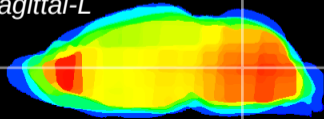

Coronal

Sagittal-R

Sagittal-L

ViBrism: CX20980
Horizontal

MVe