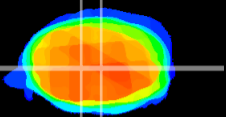

Coronal

Sagittal-R

Sagittal-L

ViBrism: CX20980
Horizontal

MVe