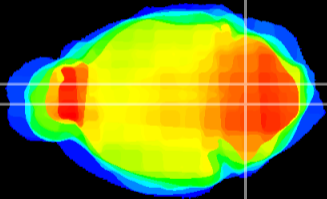

Coronal

Sagittal-R

Sagittal-L

ViBrism: CX20980
Horizontal

MVe