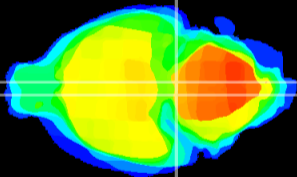

Coronal

Sagittal-R

Sagittal-L

ViBrism: CX20980
Horizontal

Pn