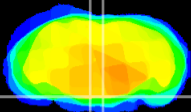

Coronal

Sagittal-R

Sagittal-L

ViBrism: CX20980
Horizontal

Pn