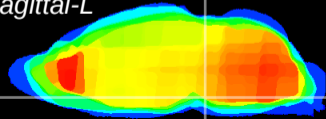

Coronal

Sagittal-R

Sagittal-L

ViBrism: CX20980
Horizontal

Pn