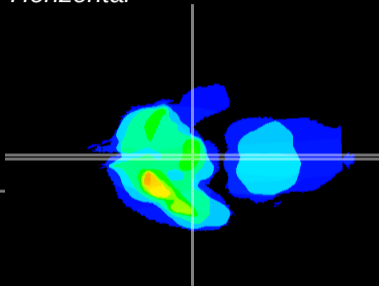

*Coronal*

*Sagittal-R*

*Sagittal-L*

ViBrism: CX20981  
*Horizontal*

ME