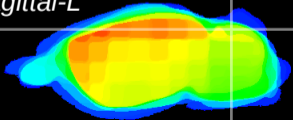

Coronal

Sagittal-R

Sagittal-L

ViBrism: CX20983
Horizontal

Cb lobe