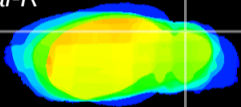

Coronal

Sagittal-R

Sagittal-L

ViBrism: CX20983
Horizontal

Cb lobe