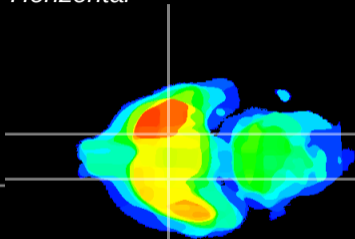

Coronal

Sagittal-R

Sagittal-L

ViBriSM: CX20986
Horizontal

S0