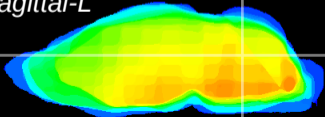

Coronal

Sagittal-R

Sagittal-L

ViBrism: CX20987
Horizontal

Cb nucleus