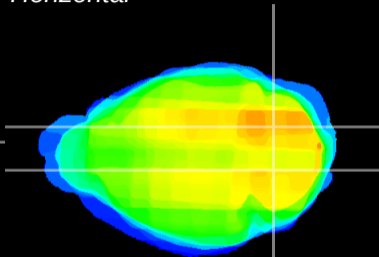

Coronal

Sagittal-R

Sagittal-L

ViBrism: CX20987
Horizontal

Cb nucleus