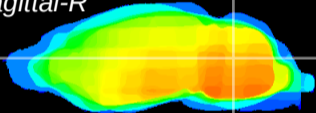

Coronal

Sagittal-R

Sagittal-L

ViBrism: CX20987
Horizontal

Cb nucleus