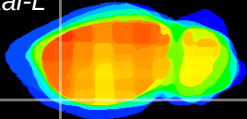

Coronal

Sagittal-R

Sagittal-L

ViBrism: CX20988
Horizontal

Pir