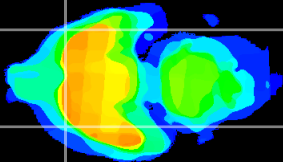

Coronal

Sagittal-R

Sagittal-L

ViBrism: CX20988
Horizontal

Pir