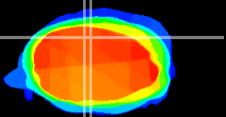

Coronal

Sagittal-R

Sagittal-L

ViBrism: CX20989
Horizontal

Cb vermis