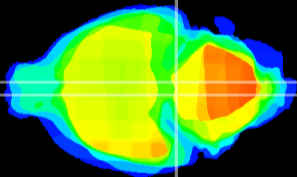

Coronal

Sagittal-R

Sagittal-L

ViBrism: CX20989
Horizontal

Pn