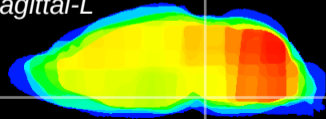

Coronal

Sagittal-R

Sagittal-L

ViBrism: CX20989
Horizontal

Pn