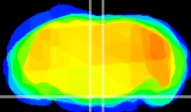

Coronal

Sagittal-R

Sagittal-L

ViBrism: CX20989
Horizontal

Pn