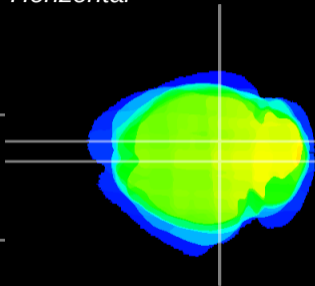

Coronal

Sagittal-R

Sagittal-L

ViBrism: CX20994
Horizontal

SC